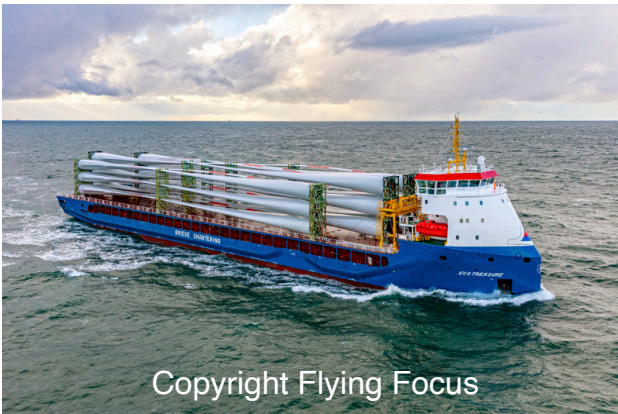

Copyright Flying Focus

Photonr. 143319
Reg. Name Eco Treasure
Location NW Den Helder
Client Freelance
Rec. date Nov, 21, 2024