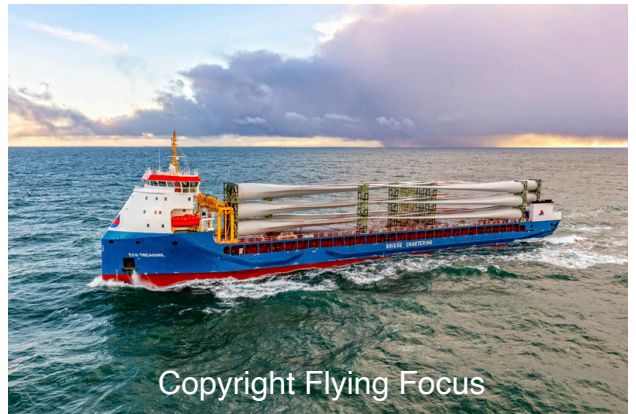

Copyright Flying Focus

Photonr. 143320
Reg. Name Eco Treasure
Location NW Den Helder
Client Freelance
Rec. date Nov, 21, 2024