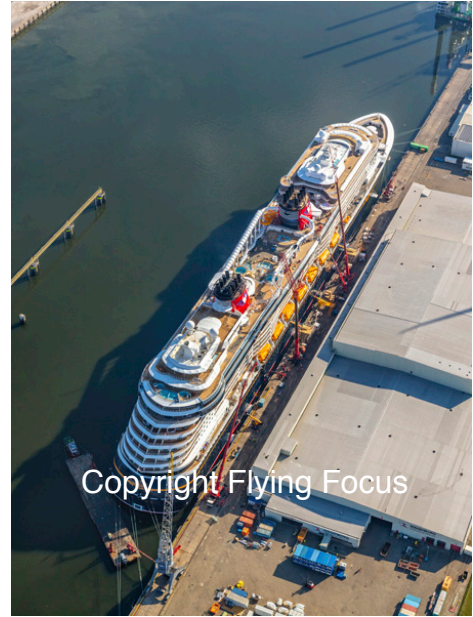

Photonr. 142216
Reg. Name
Location Eemshaven
Client Freelance
Rec. date Sep, 22, 2024