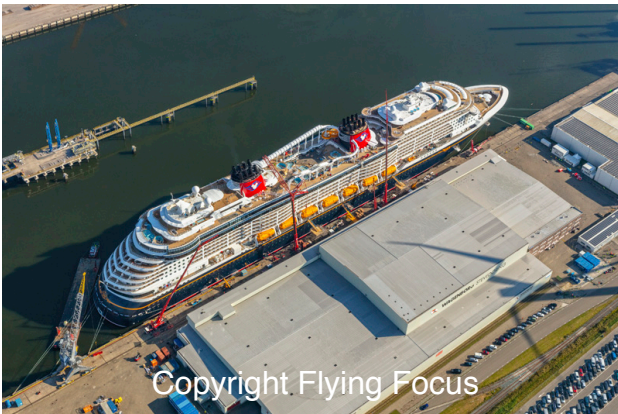

Photonr. 142217
Reg. Name
Location Eemshaven
Client Freelance
Rec. date Sep, 22, 2024