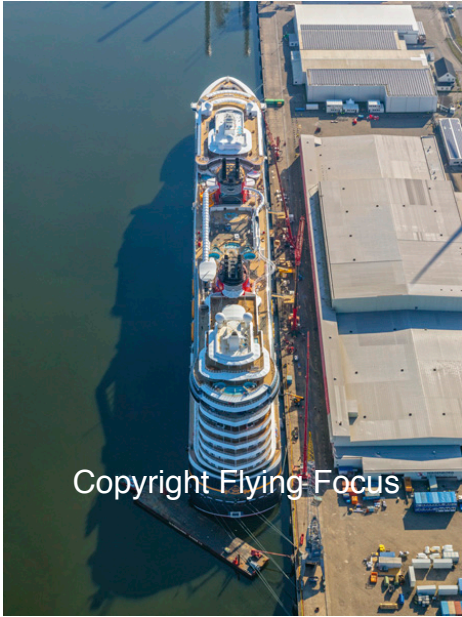

Copyright Flying Focus

Photonr. 142211
Reg. Name
Location Eemshaven
Client Freelance
Rec. date Sep, 22, 2024

Copyright Flying Focus

Photonr. 142212
Reg. Name
Location Eemshaven
Client Freelance
Rec. date Sep, 22, 2024

Copyright Flying Focus

Photonr. 142213
Reg. Name
Location Eemshaven
Client Freelance
Rec. date Sep, 22, 2024

Copyright Flying Focus

Photonr. 142214
Reg. Name
Location Eemshaven
Client Freelance
Rec. date Sep, 22, 2024