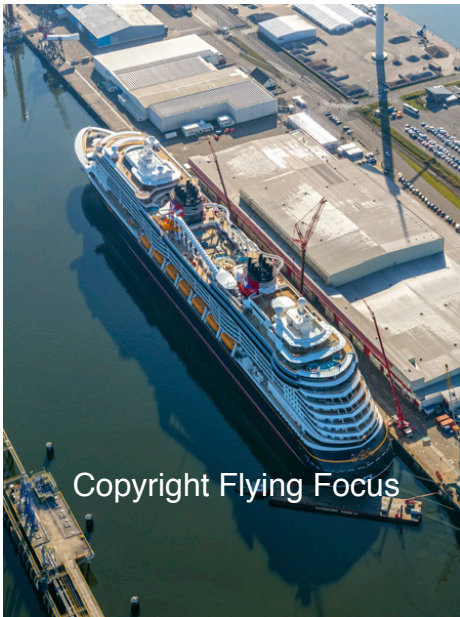

Copyright Flying Focus

Photonr. 142211
Reg. Name
Location Eemshaven
Client Freelance
Rec. date Sep, 22, 2024

Copyright Flying Focus

Photonr. 142212
Reg. Name
Location Eemshaven
Client Freelance
Rec. date Sep, 22, 2024

Copyright Flying Focus

Photonr. 142213
Reg. Name
Location Eemshaven
Client Freelance
Rec. date Sep, 22, 2024

Copyright Flying Focus

Photonr. 142214
Reg. Name
Location Eemshaven
Client Freelance
Rec. date Sep, 22, 2024