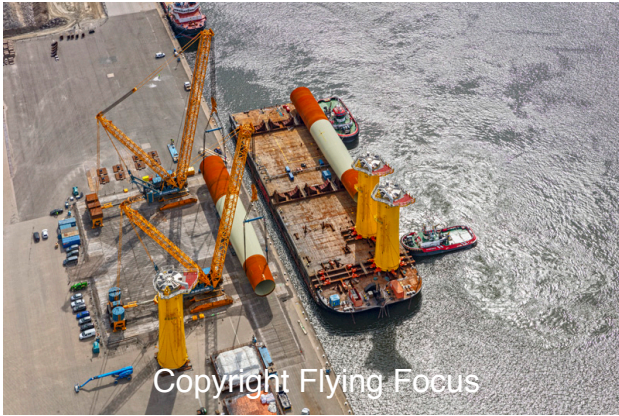

Photonr.	140992
Reg. Name	Waterstroom & Waterland
Location	Eemshaven
Client	Freelance
Rec. date	Aug, 01, 2024

Copyright Flying Focus Aerial Photography
www.flyingfocus.nl
info@flyingfocus.nl
phone +31 6 53405751