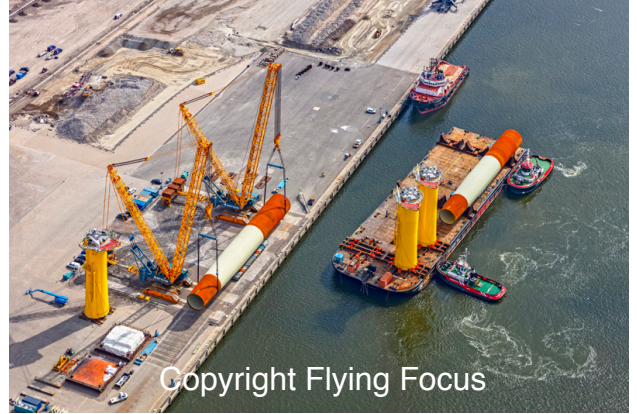

Photonr. 140985
Reg. Name Waterstroom & Waterland
Location Eemshaven
Client Freelance
Rec. date Aug, 01, 2024