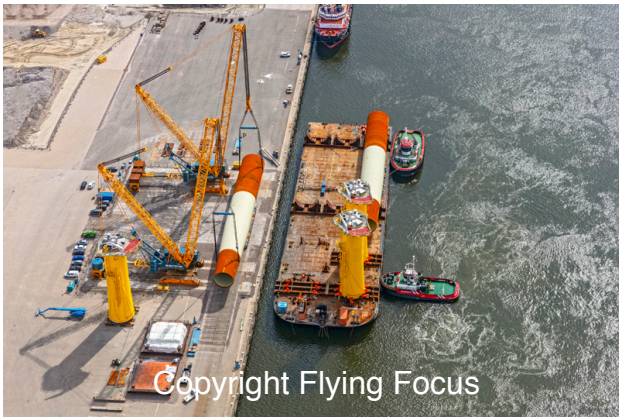

Copyright Flying Focus

Photonr. 140988
Reg. Name Waterstroom & Waterland
Location Eemshaven
Client Freelance
Rec. date Aug, 01, 2024

Copyright Flying Focus

Photonr. 140989
Reg. Name Waterstroom & Waterland
Location Eemshaven
Client Freelance
Rec. date Aug, 01, 2024