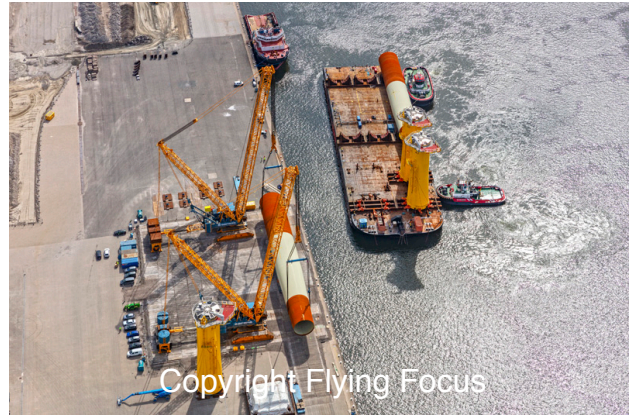

Photonr. 140983
Reg. Name Waterstroom & Waterland
Location Eemshaven
Client Freelance
Rec. date Aug, 01, 2024