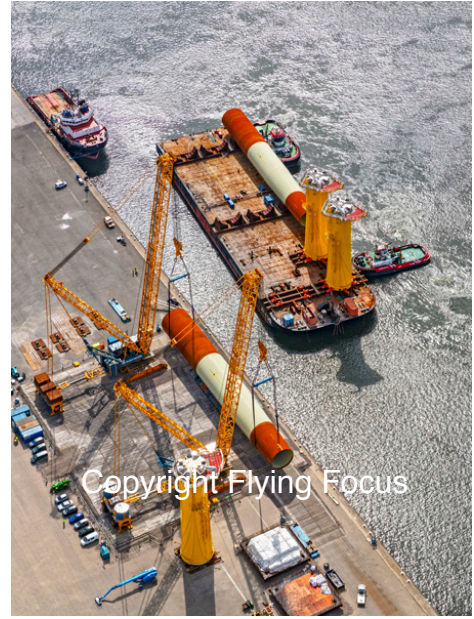

Photonr. 140980
Reg. Name Waterstroom & Waterland
Location Eemshaven
Client Freelance
Rec. date Aug, 01, 2024

Photonr. 140981
Reg. Name Waterstroom & Waterland
Location Eemshaven
Client Freelance
Rec. date Aug, 01, 2024