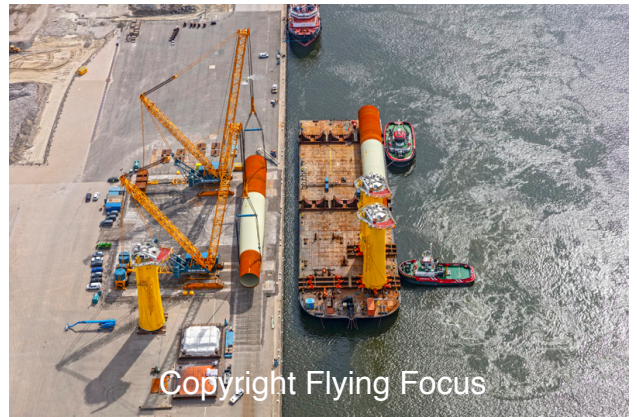

Copyright Flying Focus

Photonr. 140991
Reg. Name Waterstroom & Waterland
Location Eemshaven
Client Freelance
Rec. date Aug, 01, 2024