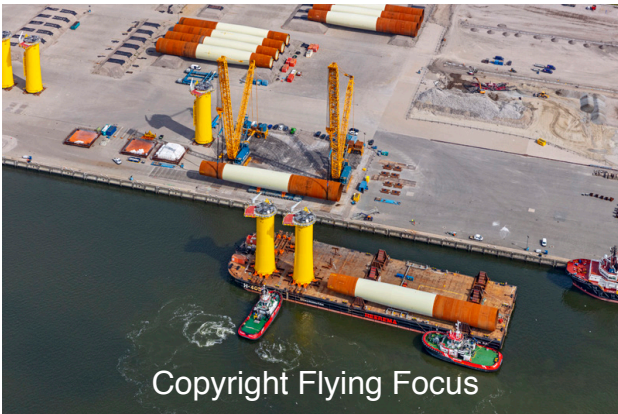

Photonr. 140986
Reg. Name Waterstroom & Waterland
Location Eemshaven
Client Freelance
Rec. date Aug, 01, 2024