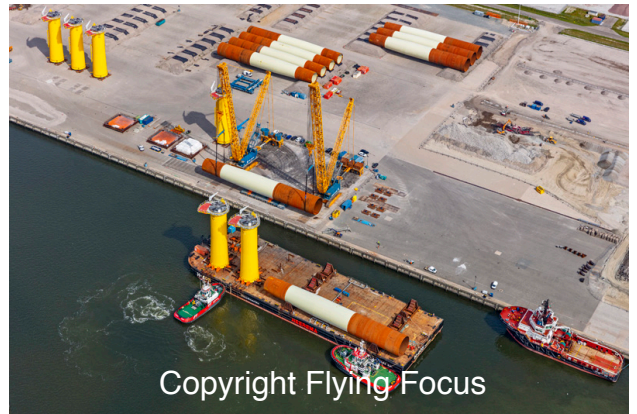

Photonr. 140987
Reg. Name Waterstroom & Waterland
Location Eemshaven
Client Freelance
Rec. date Aug, 01, 2024