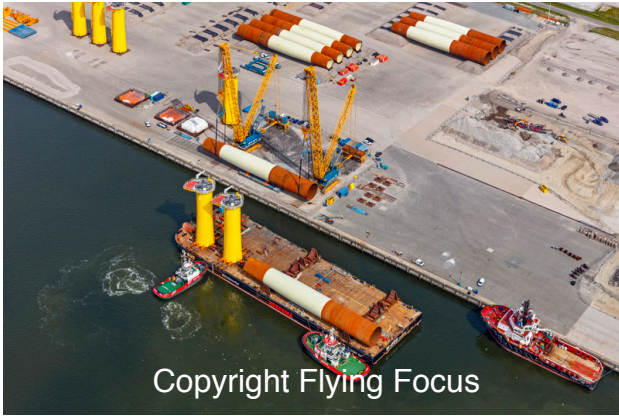

Copyright Flying Focus

Photonr. 140988
Reg. Name Waterstroom & Waterland
Location Eemshaven
Client Freelance
Rec. date Aug, 01, 2024