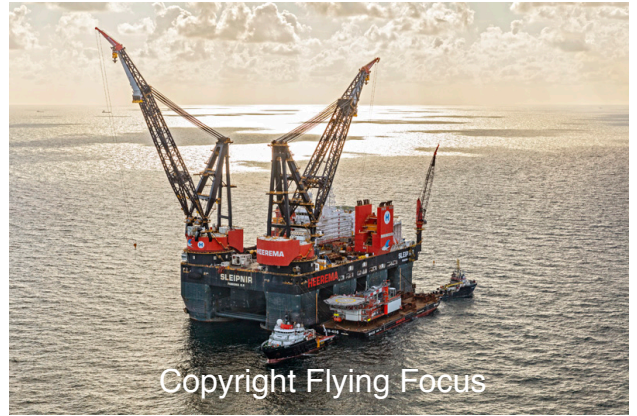

Copyright Flying Focus

Photonr. 141142
Reg. Name Sleipnir
Location N Schiermonnikoog
Client Freelance
Rec. date Aug, 04, 2024

Copyright Flying Focus

Photonr. 141143
Reg. Name Sleipnir
Location N Schiermonnikoog
Client Freelance
Rec. date Aug, 04, 2024

Copyright Flying Focus

Photonr. 141144
Reg. Name Sleipnir
Location N Schiermonnikoog
Client Freelance
Rec. date Aug, 04, 2024

Copyright Flying Focus

Photonr. 141145
Reg. Name Sleipnir
Location N Schiermonnikoog
Client Freelance
Rec. date Aug, 04, 2024