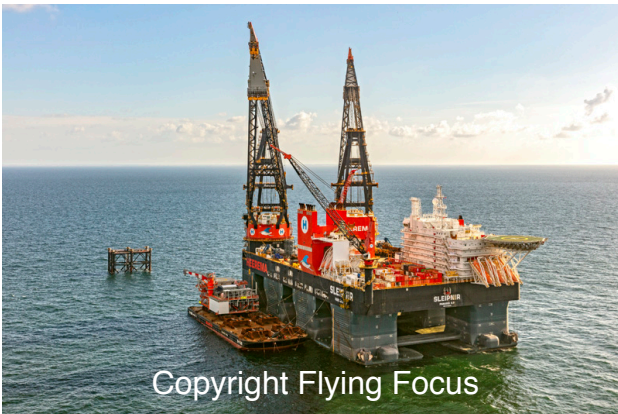

Copyright Flying Focus

Photonr. 141152
Reg. Name Sleipnir
Location N Schiermonnikoog
Client Freelance
Rec. date Aug, 04, 2024