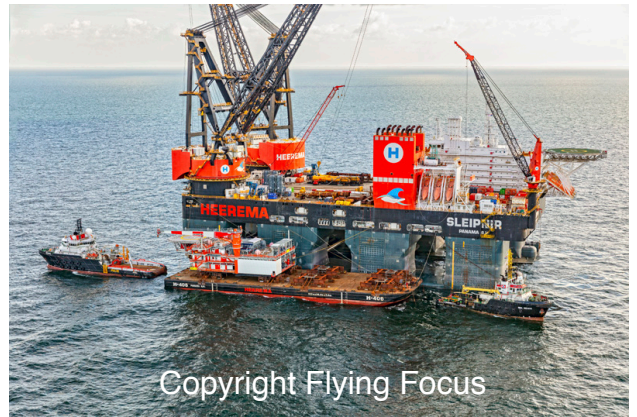

Copyright Flying Focus

Photonr. 141142
Reg. Name Sleipnir
Location N Schiermonnikoog
Client Freelance
Rec. date Aug, 04, 2024

Copyright Flying Focus

Photonr. 141143
Reg. Name Sleipnir
Location N Schiermonnikoog
Client Freelance
Rec. date Aug, 04, 2024

Copyright Flying Focus

Photonr. 141144
Reg. Name Sleipnir
Location N Schiermonnikoog
Client Freelance
Rec. date Aug, 04, 2024

Copyright Flying Focus

Photonr. 141145
Reg. Name Sleipnir
Location N Schiermonnikoog
Client Freelance
Rec. date Aug, 04, 2024