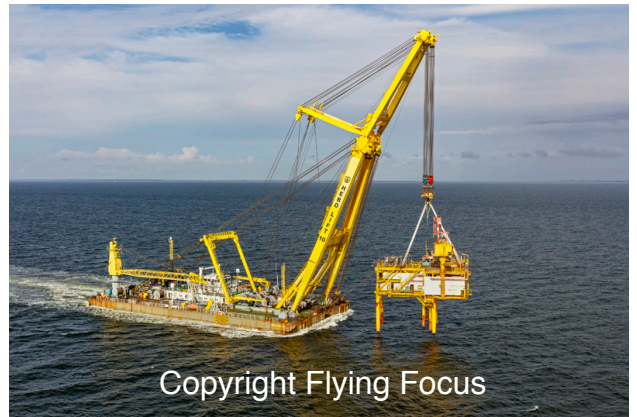

Photonr. 139980
Reg. Name Hebo Lift 10
Location W Texel
Client Freelance
Rec. date Jun, 18, 2024