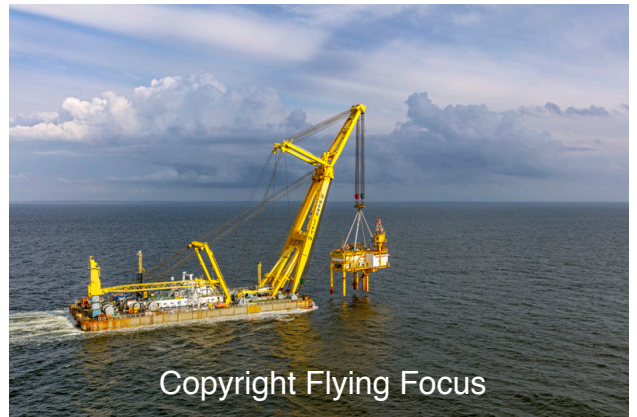

Photonr. 139976
Reg. Name Hebo Lift 10
Location W Texel
Client Freelance
Rec. date Jun, 18, 2024