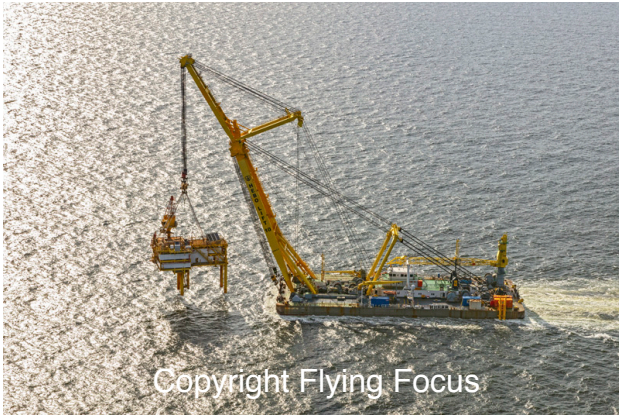

Photonr. 139981
Reg. Name Hebo Lift 10
Location W Texel
Client Freelance
Rec. date Jun, 18, 2024