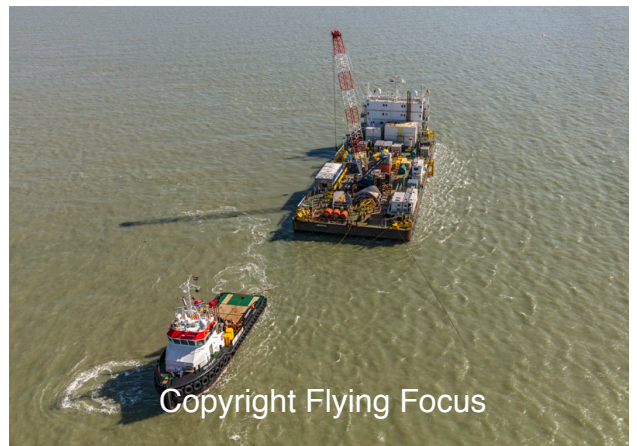

Copyright Flying Focus

Photonr. 102537
Reg. Name Bokabarge 82
Location Westerschelde
Client Freelance
Rec. date Maa, 24, 2020