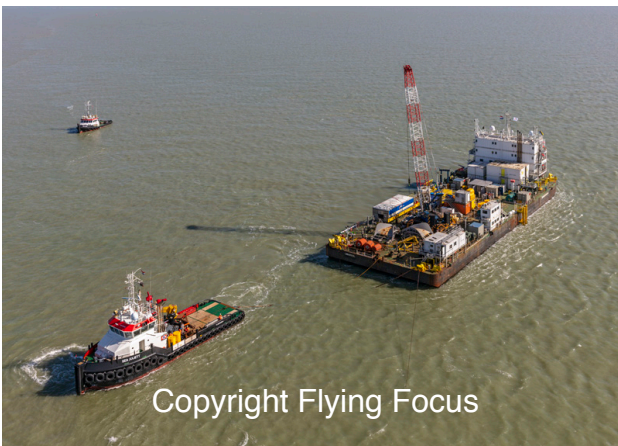

Copyright Flying Focus

**Photonr.** 102534  
**Reg. Name** Bokabarge 82  
**Location** Westerschelde  
**Client** Freelance  
**Rec. date** Maa, 24, 2020

Copyright Flying Focus

**Photonr.** 102535  
**Reg. Name** Bokabarge 82  
**Location** Westerschelde  
**Client** Freelance  
**Rec. date** Maa, 24, 2020

Copyright Flying Focus

**Photonr.** 102536  
**Reg. Name** Bokabarge 82  
**Location** Westerschelde  
**Client** Freelance  
**Rec. date** Maa, 24, 2020

Copyright Flying Focus

**Photonr.** 102537  
**Reg. Name** Bokabarge 82  
**Location** Westerschelde  
**Client** Freelance  
**Rec. date** Maa, 24, 2020